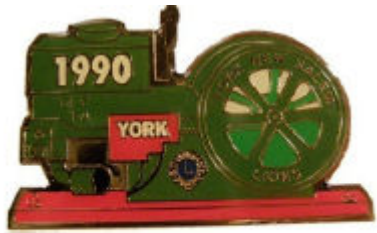

## YORK DOWNTOWN LIONS

Key Chain

1971  
Gold

1971  
Silver

1971  
Bronze

1981

**YORK - NEW SALEM LIONS**

1990