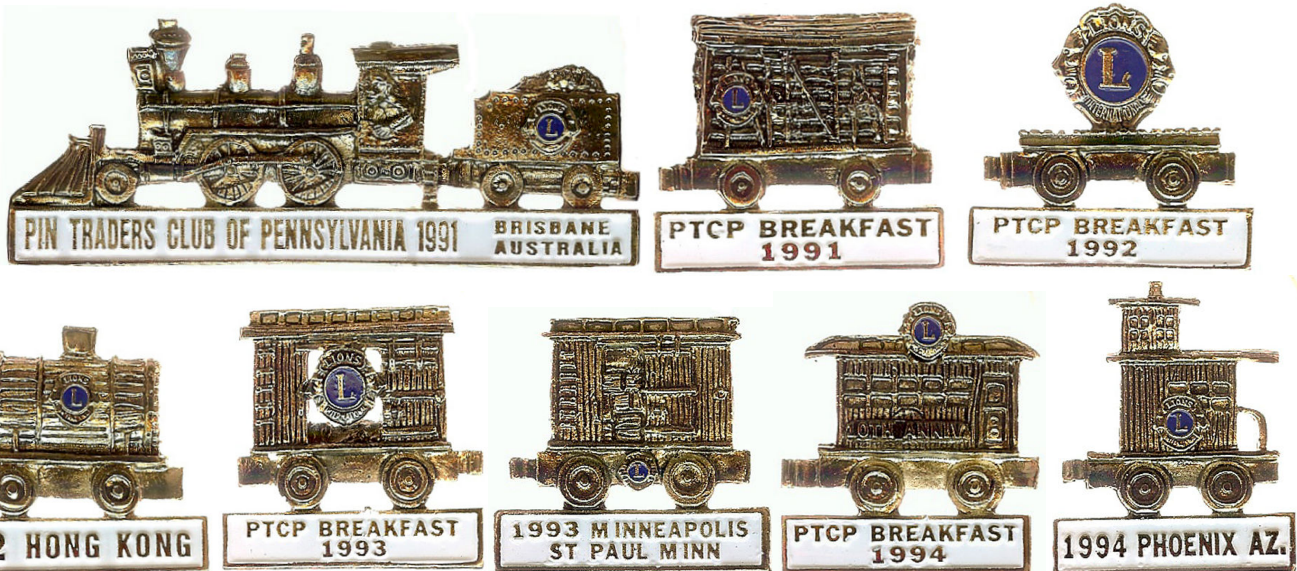

PINS OF THE

PIN TRADERS CLUB OF PENNSYLVANIA

(PTCP)

SPECIAL ISSUE

Pin Traders Club of Pennsylvania Club Pins Special Issue

1987 Special Small Breakfast Set of Pins

1988 5th Anniversary

1989

Pin Traders Club of Pennsylvania Club Pins Special Issue

1990

1993 10th Anniversary Train regular and breakfast in gold

Pin Traders Club of Pennsylvania Club Pins Special Issue

1997
Large Copper

1998
Small Silver

**2005
Halloween**

Pin Traders Club of Pennsylvania Club Pins Special Issue

**2005
20th Anniversary**

**2005
Silver**

**2006
Yellow**

**2006
"Beaver" Beacon Lodge**

2007

**2007
To all at
Pin Swap**

**2009
Blue Seminar**

**2009 "Coyote"
Beacon Lodge**

**2010
Green**

**2010 "Cougar"
Beacon Lodge**

Pin Traders Club of Pennsylvania Club Pins Special Issue

**2011
Cranberry**

**2011
Green Seminar**

**2011 "Dog"
Beacon Lodge**